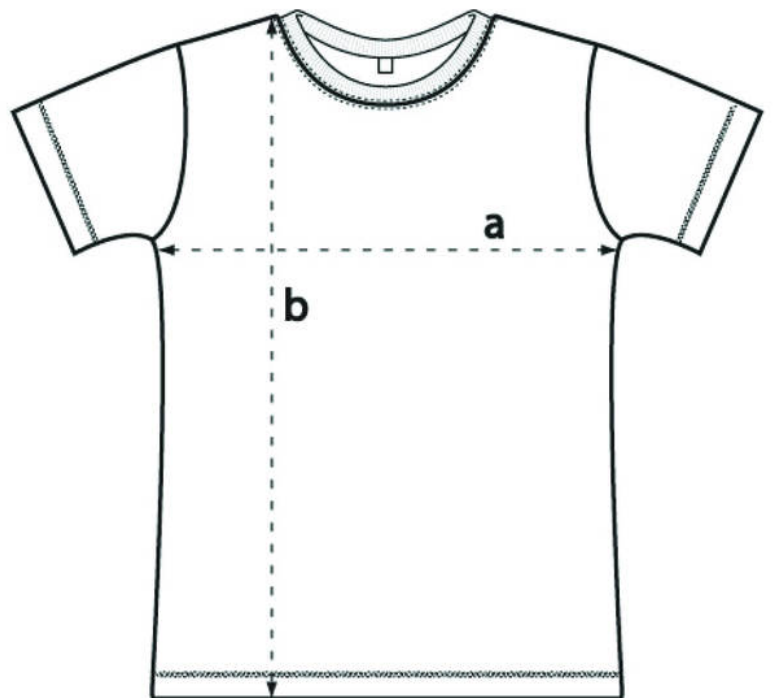

AS Youth Tee - 3006

SIZE	8	10	12	14	16
Body Width (cm)	39.5	42	44.5	47	49.5
Body Length (cm)	54	58	62	66	70

Please note measurements can vary within 2.5cm, this is within our tolerance.

AS Staple Tee 5001 - Adults

MEASUREMENT	SML	MED	LRG	XLG	2XL	3XL
Body Width (cm)	47	52	56.5	61	64	68
Body Length (cm)	71	75	78.5	82	83.5	85

Please note measurements can vary within 2.5cm, this is within our tolerance.

**If in doubt –
always pick the
next size up**

**a - body width
b - body length**